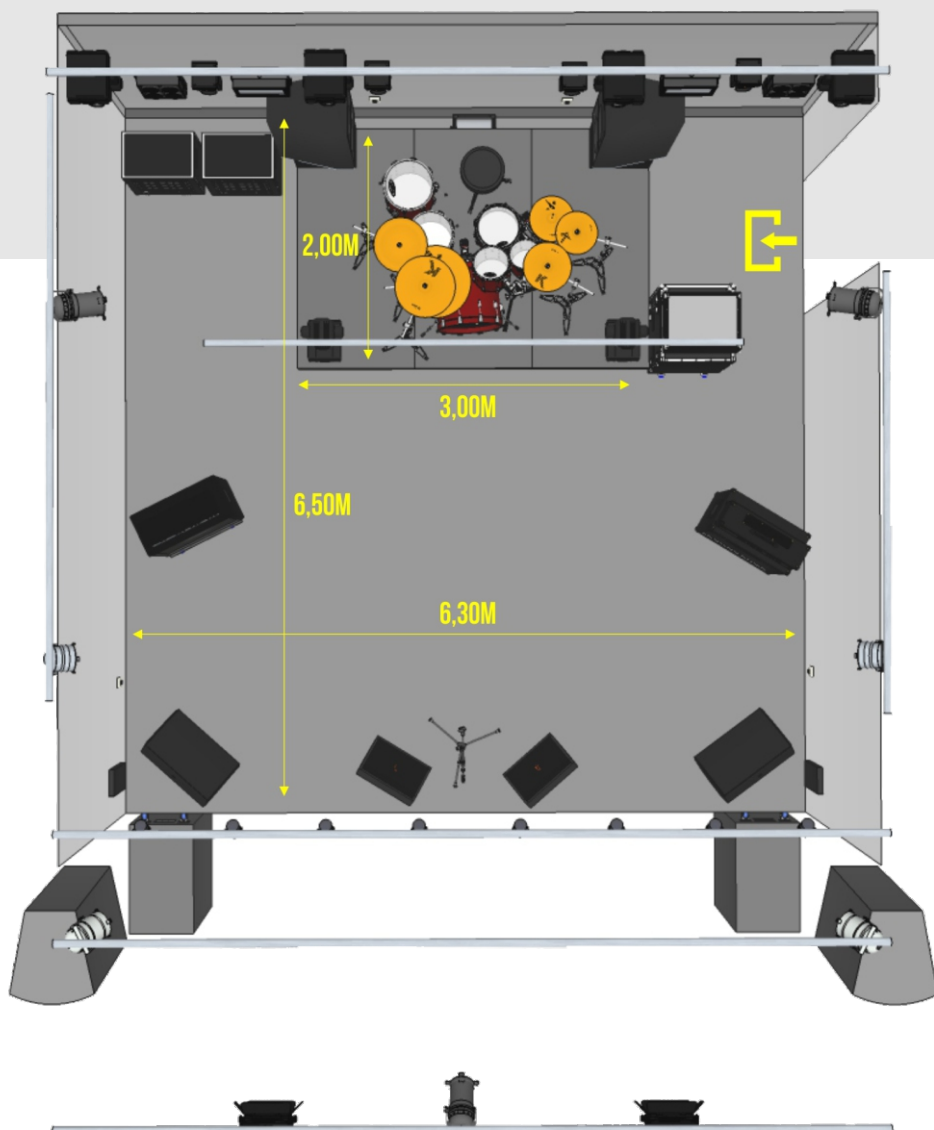

### MON

JBL SRX712M X2  
CUSTOM 15" X2

GUITAR: MARSHALL JCM 2000 TSL100 / MARSHALL 1960 AV  
MESA DUAL RECTIFIER SOLO HEAD / MESA 4X12 TRADITIONAL STRAIGHT  
BASS: AMPEG SVT-7 PRO / SVT-410HLF  
DRUMS: MAPEX MERIDIAN BIRCH 20/10/12/14/16  
MICS: SHURE BETA58 X2 / SHURE SM58 X2 / SHURE SM57  
SENNHEISER E901 / AKG D112 / SHURE BETA56 X4 / SHURE SM81 X3